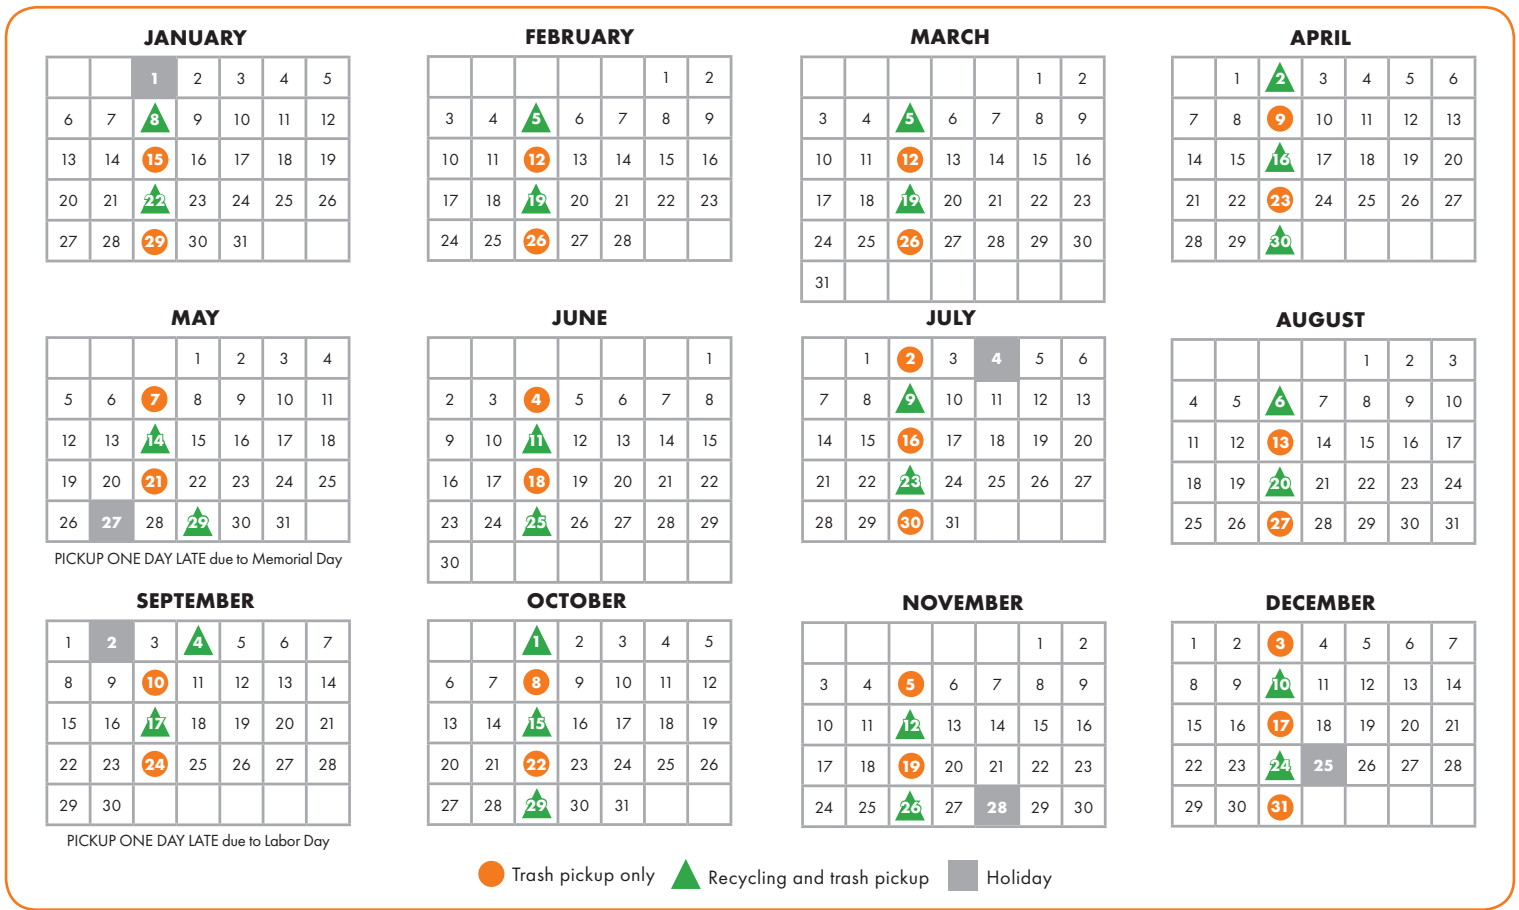

2019 HUDSON

TRASH & RECYCLING PICKUP

We are picking up trash **EVERY TUESDAY** and recyclables **EVERY OTHER TUESDAY**. Your schedule is shown below.

Please have your trash and recyclables at the curb by 6:00 a.m.

Items collected at curbside are picked up in a single-stream process; it is no longer necessary to separate your recyclables for collection. All containers must be rinsed out before pickup. This will reduce contamination and odors.